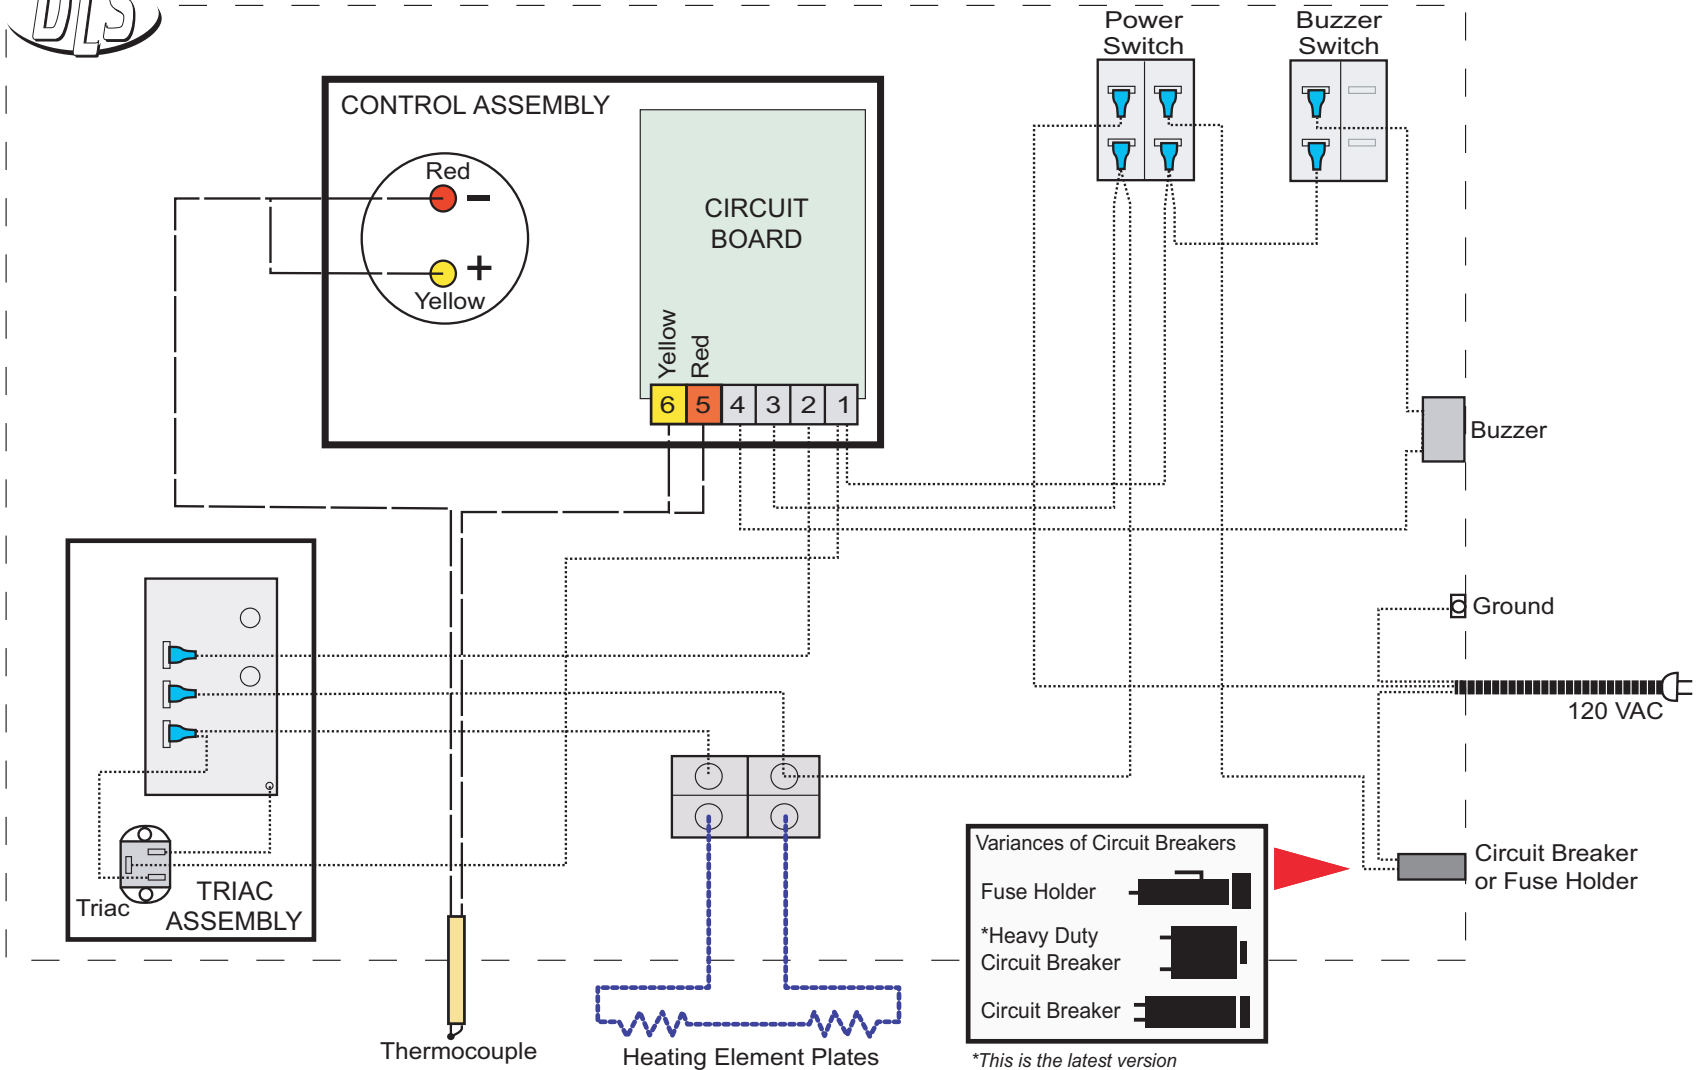

# 500S Schematic Layout

Schematic drawing for the 500S Burnout Oven

The DLS Corporation shall not be liable for any damage or injury due to repair or installation of parts by non-DLS personnel. For questions or comments, please contact your dealer or DLS Corporation at 1-800-514-7063. Revised 9-23-05.